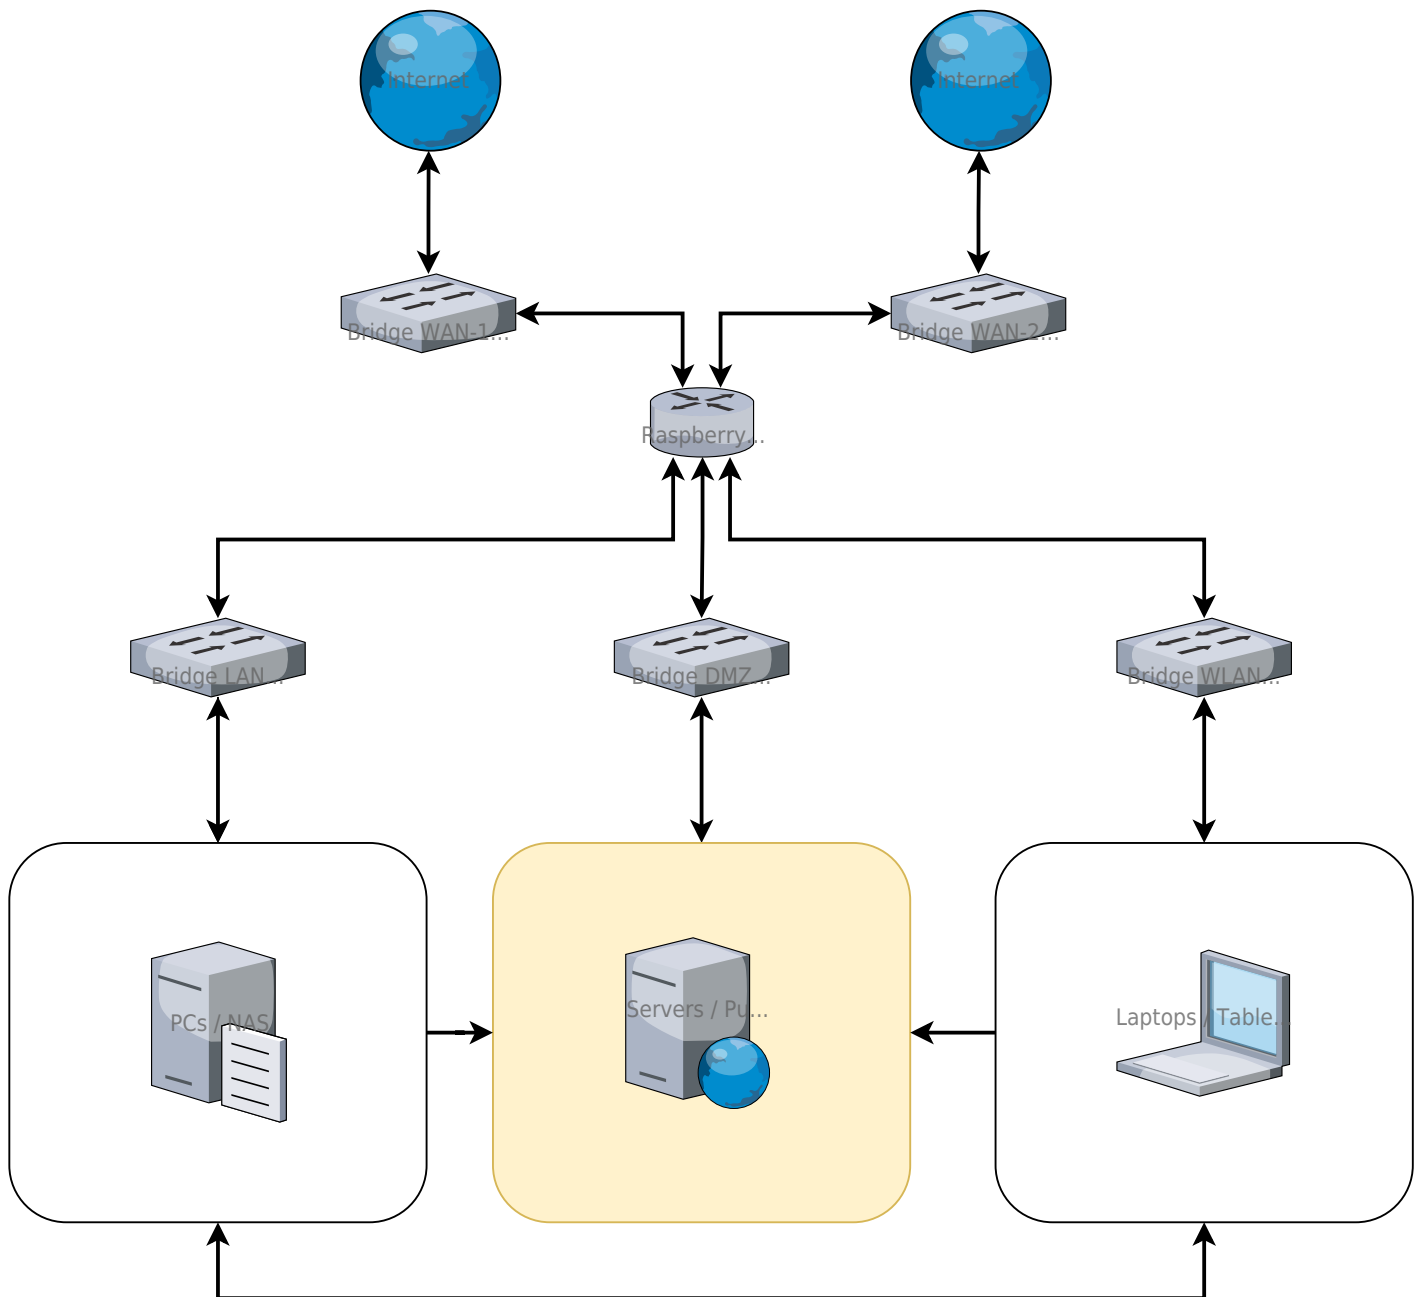

TABLE OF CONTENTS

Last update:
2025/09/17
20:48

en:projects:router-pi5:documentation:01:index

<https://laswitchtech.com/en/projects/router-pi5/documentation/01/index>

01. TOPOLOGY

Last update:
2025/09/17
20:48

en:projects:router-pi5:documentation:01:index

<https://laswitchtech.com/en/projects/router-pi5/documentation/01/index>

From:

<https://laswitchtech.com/> - **LaswitchTech**

Permanent link:

<https://laswitchtech.com/en/projects/router-pi5/documentation/01/index>