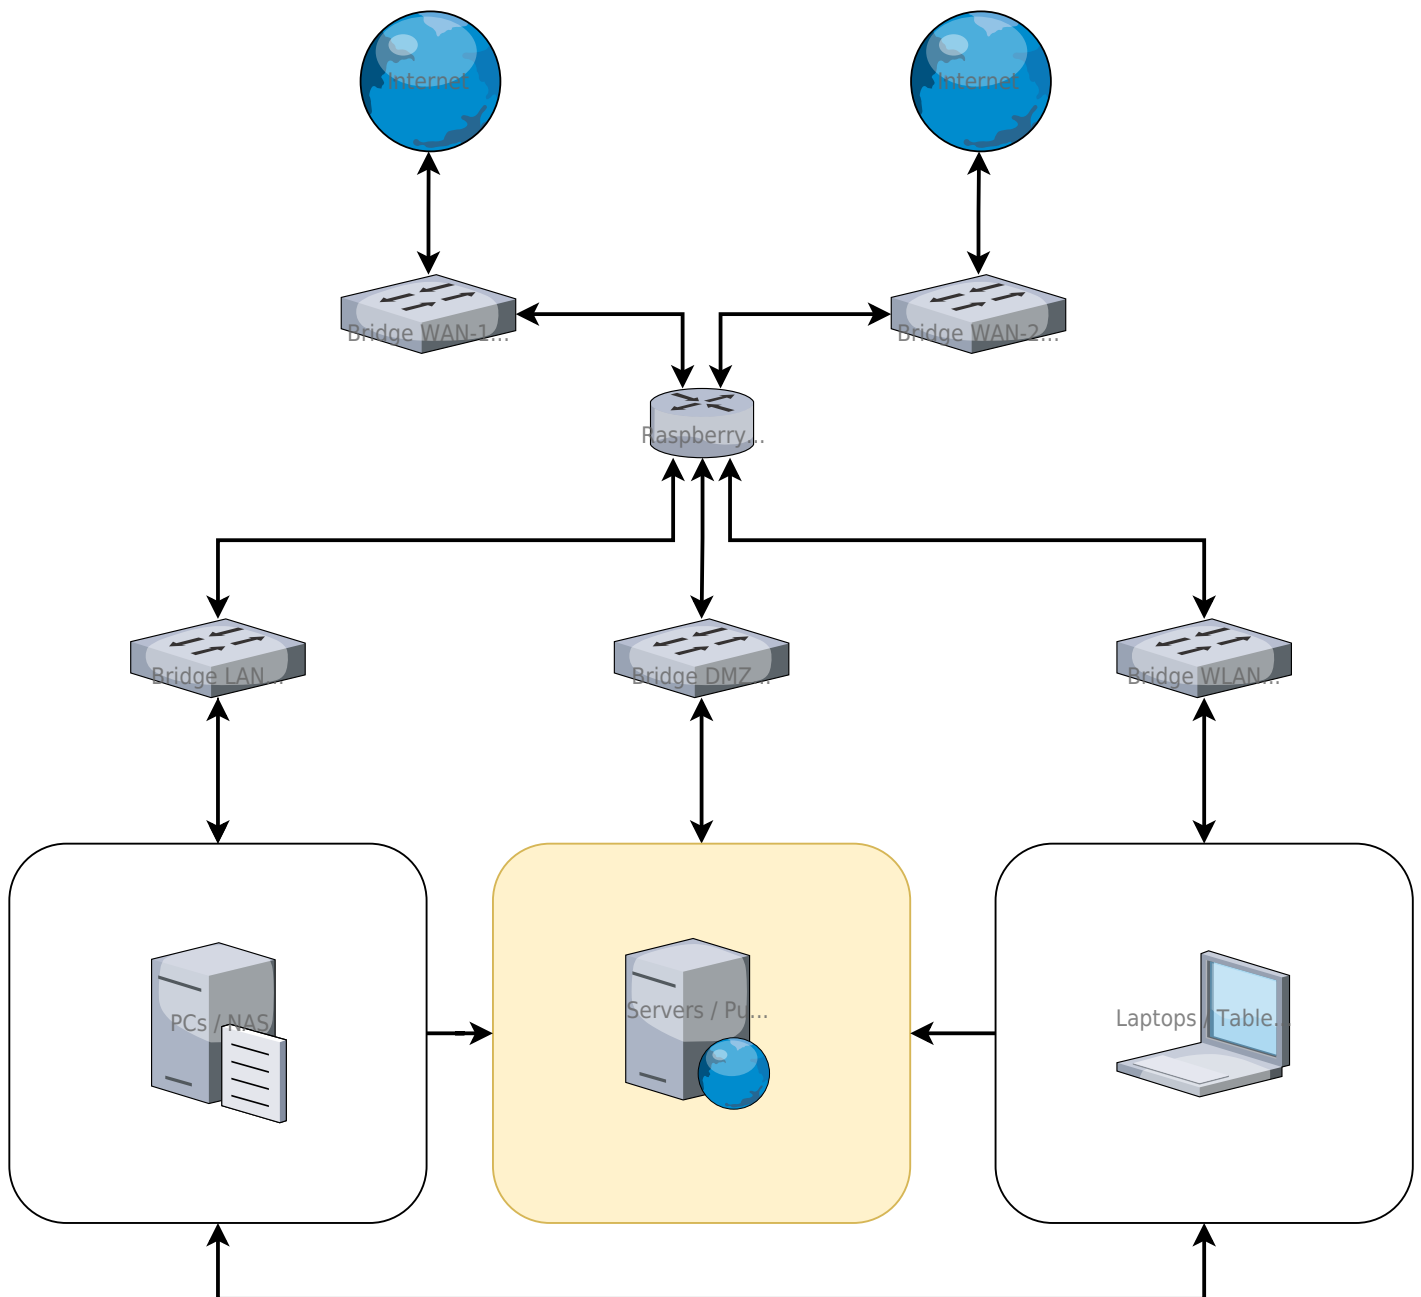

TABLE OF CONTENTS

01. TOPOLOGY 3

DOCUMENTATION

01. TOPOLOGY

Last update:
2025/09/17 19:23

en:projects:router-pi5:documentation:index

<https://laswitchtech.com/en/projects/router-pi5/documentation/index>

From:

<https://laswitchtech.com/> - **LaswitchTech**

Permanent link:

<https://laswitchtech.com/en/projects/router-pi5/documentation/index>

Last update: **2025/09/17 19:23**